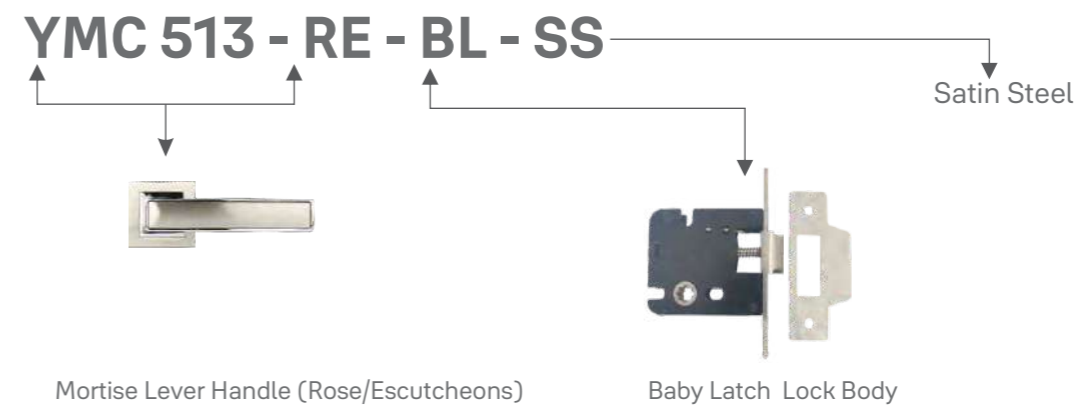

Lever Handles (De-coding the Combo Set)

Mortise combo with lever handle

TERMINOLOGIES : Cylinder
TT - One side thumbturn and other side key cylinder
DC - Bothside key cylinder
BK - One side coin turn and other side thumbturn cylinder