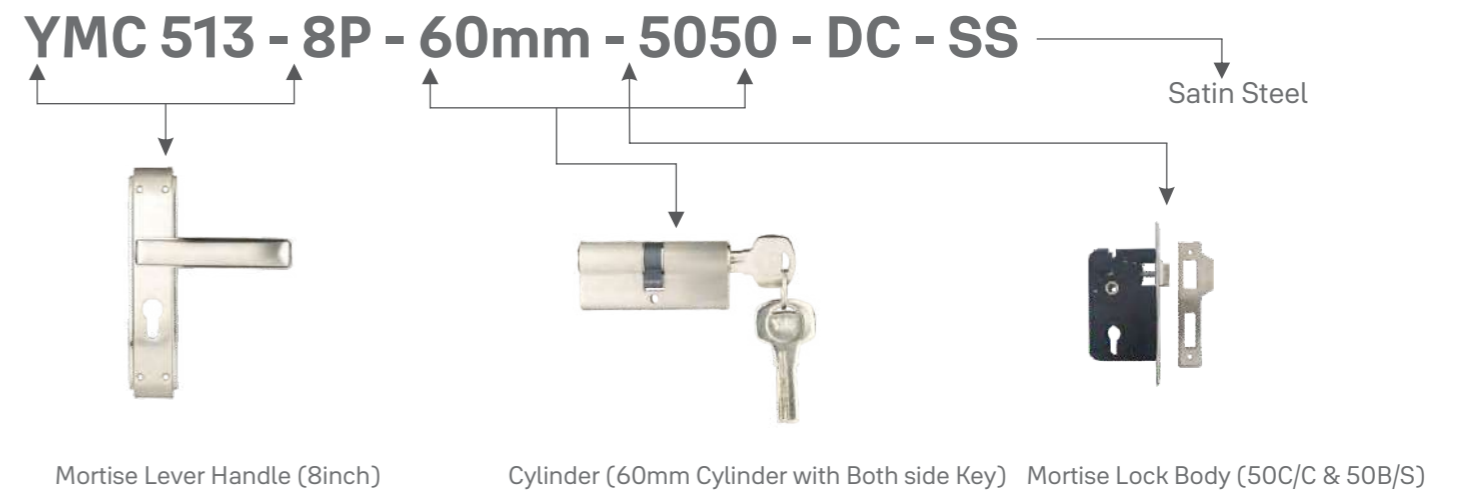

Lever Handles (De-coding the Combo Set)

Mortise combo with lever handle

TERMINOLOGIES : Cylinder
TT - One side thumbturn and other side key cylinder
DC - Bothside key cylinder
BK - One side coin turn and other side thumbturn cylinder