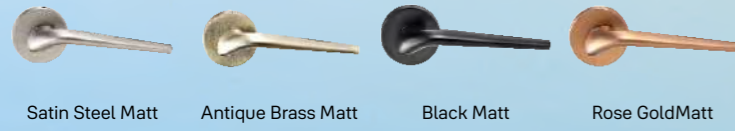

SS ₹5,140	AB ₹5,275	BM ₹6,530	RG ₹6,675

* Terms & Condition Apply

Mortise Eternal Lever Handle Comboset

YMEL-701

Satin Steel Matt Antique Brass Matt Black Matt Rose GoldMatt

Product Code	SS	AB	BM	RG
YMEL-701-RE-60MM-8545-TT-(XX)	₹5,599	₹5,699	₹6,099	₹6,099
YMEL-701RE-60MM-8545-DC-(XX)	₹5,599	₹5,699	₹6,099	₹6,099
YMEL-701-RE-60MM-8545-BK-(XX)	₹5,499	₹5,599	₹5,999	₹5,999
YMEL-701-RE-70MM-8545-TT-(XX)	₹5,699	₹5,799	₹6,199	₹6,199
YMEL-701-RE-70MM-8545-DC-(XX)	₹5,699	₹5,799	₹6,199	₹6,199
YMEL-701-RE-70MM-8545-BK-(XX)	₹5,599	₹5,699	₹6,099	₹6,099

YMEL-702

Satin Steel Matt Antique Brass Matt Black Matt Rose GoldMatt

Product Code	SS	AB	BM	RG
YMEL-702-RE-60MM-8545-TT-(XX)	₹5,599	₹5,699	₹6,099	₹6,099
YMEL-702-RE-60MM-8545-DC-(XX)	₹5,599	₹5,699	₹6,099	₹6,099
YMEL-702-RE-60MM-8545-BK-(XX)	₹5,499	₹5,599	₹5,999	₹5,999
YMEL-702-RE-70MM-8545-TT-(XX)	₹5,699	₹5,799	₹6,199	₹6,199
YMEL-702-RE-70MM-8545-DC-(XX)	₹5,699	₹5,799	₹6,199	₹6,199
YMEL-702-RE-70MM-8545-BK-(XX)	₹5,599	₹5,699	₹6,099	₹6,099

www.yalehome.in

Mortise Eternal Lever Handle Comboset

YMEL-703

Product Code	SS	AB	BM	RG
YMEL-703-RE-60MM-8545-TT-(XX)	₹5,599	₹5,699	₹6,099	₹6,099
YMEL-703-RE-60MM-8545-DC-(XX)	₹5,599	₹5,699	₹6,099	₹6,099
YMEL-703-RE-60MM-8545-BK-(XX)	₹5,499	₹5,599	₹5,999	₹5,999
YMEL-703-RE-70MM-8545-TT-(XX)	₹5,699	₹5,799	₹6,199	₹6,199
YMEL-703-RE-70MM-8545-DC-(XX)	₹5,699	₹5,799	₹6,199	₹6,199
YMEL-703-RE-70MM-8545-BK-(XX)	₹5,599	₹5,699	₹6,099	₹6,099