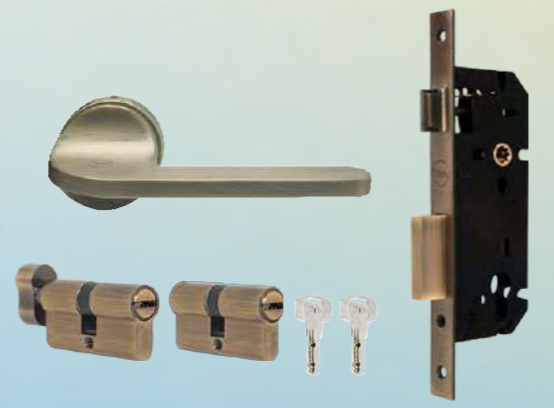

www.yalehome.in

Mortise Eternal Lever Handle Comboset

YMEL-705

Product Code	SS	AB	BM	RG
YMEL-705-RE-60MM-8545-TT-(XX)	₹5,599	₹5,699	₹6,099	₹6,099
YMEL-705-RE-60MM-8545-DC-(XX)	₹5,599	₹5,699	₹6,099	₹6,099
YMEL-705-RE-60MM-8545-BK-(XX)	₹5,499	₹5,599	₹5,999	₹5,999
YMEL-705-RE-70MM-8545-TT-(XX)	₹5,699	₹5,799	₹6,199	₹6,199
YMEL-705-RE-70MM-8545-DC-(XX)	₹5,699	₹5,799	₹6,199	₹6,199
YMEL-705-RE-70MM-8545-BK-(XX)	₹5,599	₹5,699	₹6,099	₹6,099

YMEL-706

Product Code	SS	AB	BM	RG
YMEL-706-RE-60MM-8545-TT-(XX)	₹5,599	₹5,699	₹6,099	₹6,099
YMEL-706-RE-60MM-8545-DC-(XX)	₹5,599	₹5,699	₹6,099	₹6,099
YMEL-706-RE-60MM-8545-BK-(XX)	₹5,499	₹5,599	₹5,999	₹5,999
YMEL-706-RE-70MM-8545-TT-(XX)	₹5,699	₹5,799	₹6,199	₹6,199
YMEL-706-RE-70MM-8545-DC-(XX)	₹5,699	₹5,799	₹6,199	₹6,199
YMEL-706-RE-70MM-8545-BK-(XX)	₹5,599	₹5,699	₹6,099	₹6,099

www.yalehome.in

Mortise Eternal Lever Handle Comboset

YMEL-708

Product Code	SS	AB	BM	RG
YMEL-708-RE-60MM-8545-TT-(XX)	₹5,599	₹5,699	₹6,099	₹6,099
YMEL-708-RE-60MM-8545-DC-(XX)	₹5,599	₹5,699	₹6,099	₹6,099
YMEL-708-RE-60MM-8545-BK-(XX)	₹5,499	₹5,599	₹5,999	₹5,999
YMEL-708-RE-70MM-8545-TT-(XX)	₹5,699	₹5,799	₹6,199	₹6,199
YMEL-708-RE-70MM-8545-DC-(XX)	₹5,699	₹5,799	₹6,199	₹6,199
YMEL-708-RE-70MM-8545-BK-(XX)	₹5,599	₹5,699	₹6,099	₹6,099