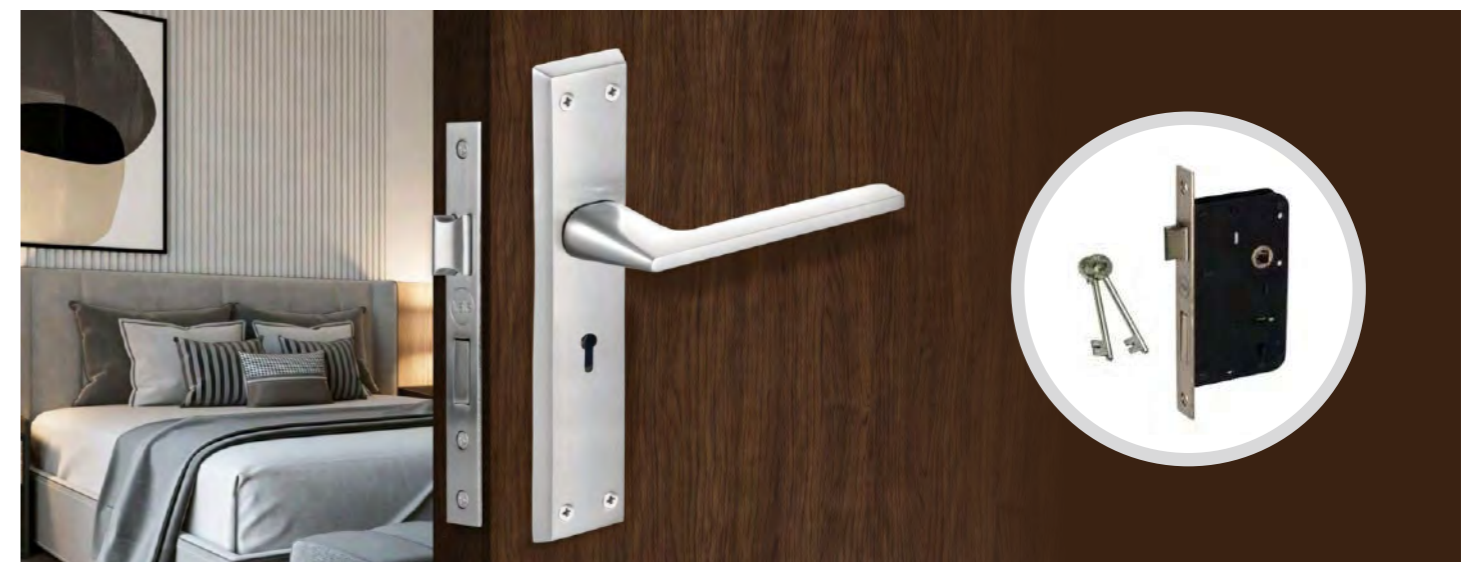

Essential Mira Series

Product Codes	Descriptions	AB	SS	BM
YE-1109-10P-TT-(__)	Lever handle with 10"backplate thumbturn cylinder and lockbody	₹ 3,545	₹ 3,545	₹ 3,815
YE-1109-10P-DC-(__)	Lever handle with 10"backplate double cylinder and lockbody	₹ 3,545	₹ 3,545	₹ 3,815
YE-1109-8P-TT-(__)	Lever handle with 8"backplate thumbturn cylinder and lockbody	₹ 3,380	₹ 3,380	₹ 3,705
YE-1109-8P-DC-(__)	Lever handle with 8"backplate double cylinder and lockbody	₹ 3,380	₹ 3,380	₹ 3,705
YE-1109-8P-BK-(__)	Lever handle with 8"backplate privacy cylinder & lockbody	₹ 3,380	₹ 3,380	₹ 3,705
YE-1109-5P-BL-(__)	Lever handle with 5"backplate with baby latch	₹ 2,290	₹ 2,290	₹ 2,505
YE-1109-OR-TT-(__)	Lever handle with Rose & Escutcheons with thumbturn cylinder and lockbody	₹ 3,545	₹ 3,545	₹ 3,815
YE-1109-OR-DC-(__)	Lever handle with Rose & Escutcheons with double cylinder and lockbody	₹ 3,545	₹ 3,545	₹ 3,815
YE-1109OR-BK-(__)	Lever handle with Rose & Escutcheons with privacy cylinder and lockbody	₹ 3,545	₹ 3,545	₹ 3,815
YE-1109-OR-BL-(__)	Lever handle on Rose with Baby Latch	₹ 2,290	₹ 2,290	₹ 2,505