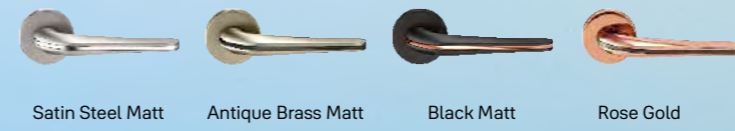

www.yalehome.in

Mortise Eternal Lever Handle Comboset

YMEL-703

Product Code	SS	AB	BM	RG
YMEL-703-RE-60MM-8545-TT-(XX)	₹5,599	₹5,699	₹6,099	₹6,099
YMEL-703-RE-60MM-8545-DC-(XX)	₹5,599	₹5,699	₹6,099	₹6,099
YMEL-703-RE-60MM-8545-BK-(XX)	₹5,499	₹5,599	₹5,999	₹5,999
YMEL-703-RE-70MM-8545-TT-(XX)	₹5,699	₹5,799	₹6,199	₹6,199
YMEL-703-RE-70MM-8545-DC-(XX)	₹5,699	₹5,799	₹6,199	₹6,199
YMEL-703-RE-70MM-8545-BK-(XX)	₹5,599	₹5,699	₹6,099	₹6,099

YMEL-704

Product Code	SS	AB	BM	RG
YMEL-704-RE-60MM-8545-TT-(XX)	₹5,599	₹5,699	₹6,099	₹6,099
YMEL-704-RE-60MM-8545-DC-(XX)	₹5,599	₹5,699	₹6,099	₹6,099
YMEL-704-RE-60MM-8545-BK-(XX)	₹5,499	₹5,599	₹5,999	₹5,999
YMEL-704-RE-70MM-8545-TT-(XX)	₹5,699	₹5,799	₹6,199	₹6,199
YMEL-704-RE-70MM-8545-DC-(XX)	₹5,699	₹5,799	₹6,199	₹6,199
YMEL-704-RE-70MM-8545-BK-(XX)	₹5,599	₹5,699	₹6,099	₹6,099

www.yalehome.in

Mortise Eternal Lever Handle Comboset

YMEL-705

Product Code	SS	AB	BM	RG
YMEL-705-RE-60MM-8545-TT-(XX)	₹5,599	₹5,699	₹6,099	₹6,099
YMEL-705-RE-60MM-8545-DC-(XX)	₹5,599	₹5,699	₹6,099	₹6,099
YMEL-705-RE-60MM-8545-BK-(XX)	₹5,499	₹5,599	₹5,999	₹5,999
YMEL-705-RE-70MM-8545-TT-(XX)	₹5,699	₹5,799	₹6,199	₹6,199
YMEL-705-RE-70MM-8545-DC-(XX)	₹5,699	₹5,799	₹6,199	₹6,199
YMEL-705-RE-70MM-8545-BK-(XX)	₹5,599	₹5,699	₹6,099	₹6,099