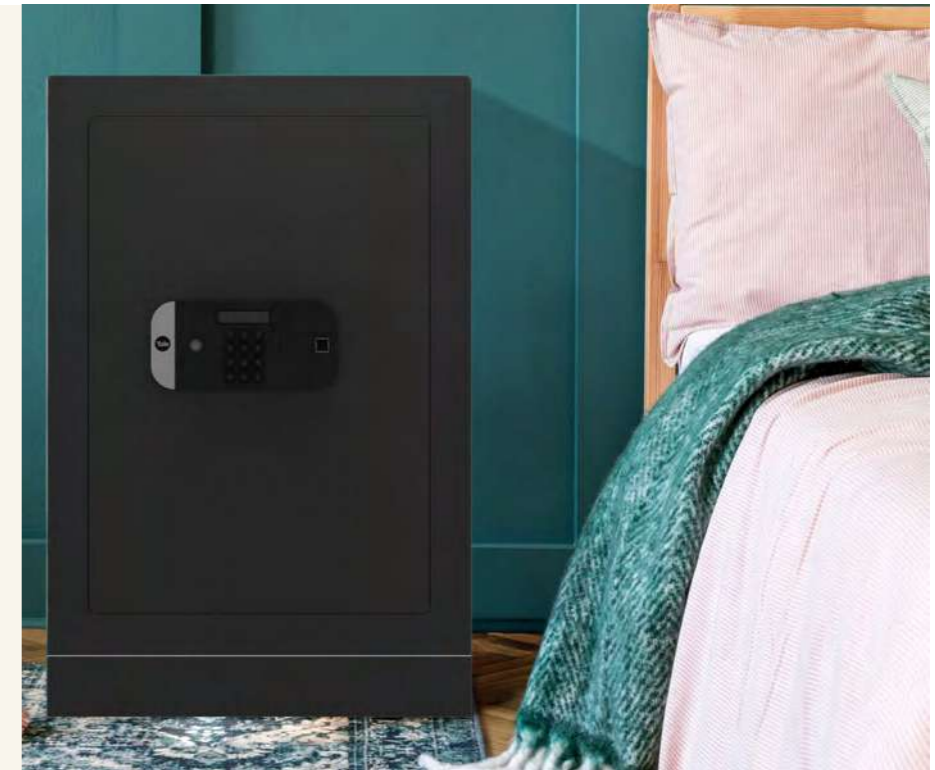

www.yalehome.in

Digital Safes

Super Secure Multi Bolt Protection

www.yalehome.in

Digital Safes

HEAVY DUTY SAFES

Features:

- Solid lock bolts with 30mm diameter to enhance security and anti-theft feature
- Reinforced walls and doors
- Alarms - Door Ajar / Tamper / Misuse / Unauthorized Usage
- Vibration alert on movement of safe