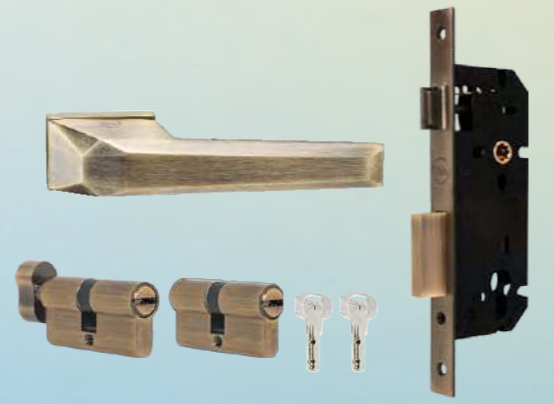

www.yalehome.in

Mortise Eternal Lever Handle Comboset

YMEL-703

Product Code	SS	AB	BM	RG
YMEL-703-RE-60MM-8545-TT-(XX)	₹5,599	₹5,699	₹6,099	₹6,099
YMEL-703-RE-60MM-8545-DC-(XX)	₹5,599	₹5,699	₹6,099	₹6,099
YMEL-703-RE-60MM-8545-BK-(XX)	₹5,499	₹5,599	₹5,999	₹5,999
YMEL-703-RE-70MM-8545-TT-(XX)	₹5,699	₹5,799	₹6,199	₹6,199
YMEL-703-RE-70MM-8545-DC-(XX)	₹5,699	₹5,799	₹6,199	₹6,199
YMEL-703-RE-70MM-8545-BK-(XX)	₹5,599	₹5,699	₹6,099	₹6,099

YMEL-704

Product Code	SS	AB	BM	RG
YMEL-704-RE-60MM-8545-TT-(XX)	₹5,599	₹5,699	₹6,099	₹6,099
YMEL-704-RE-60MM-8545-DC-(XX)	₹5,599	₹5,699	₹6,099	₹6,099
YMEL-704-RE-60MM-8545-BK-(XX)	₹5,499	₹5,599	₹5,999	₹5,999
YMEL-704-RE-70MM-8545-TT-(XX)	₹5,699	₹5,799	₹6,199	₹6,199
YMEL-704-RE-70MM-8545-DC-(XX)	₹5,699	₹5,799	₹6,199	₹6,199
YMEL-704-RE-70MM-8545-BK-(XX)	₹5,599	₹5,699	₹6,099	₹6,099