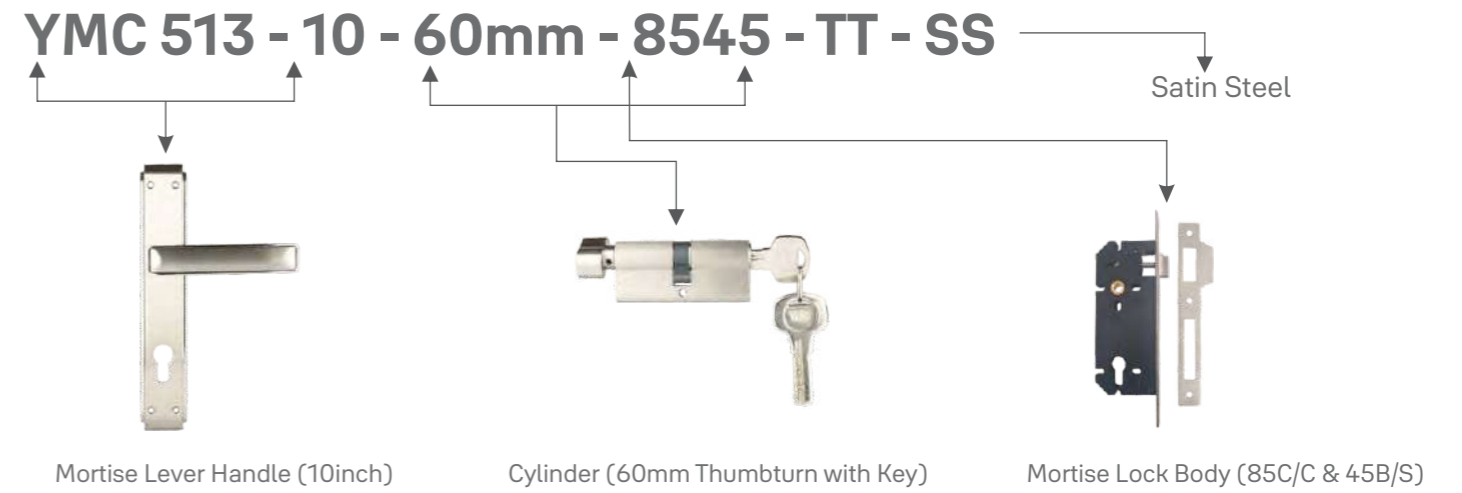

Lever Handles (De-coding the Combo Set)

Mortise combo with lever handle

TERMINOLOGIES : Cylinder
TT - One side thumbturn and other side key cylinder
DC - Bothside key cylinder
BK - One side coin turn and other side thumbturn cylinder