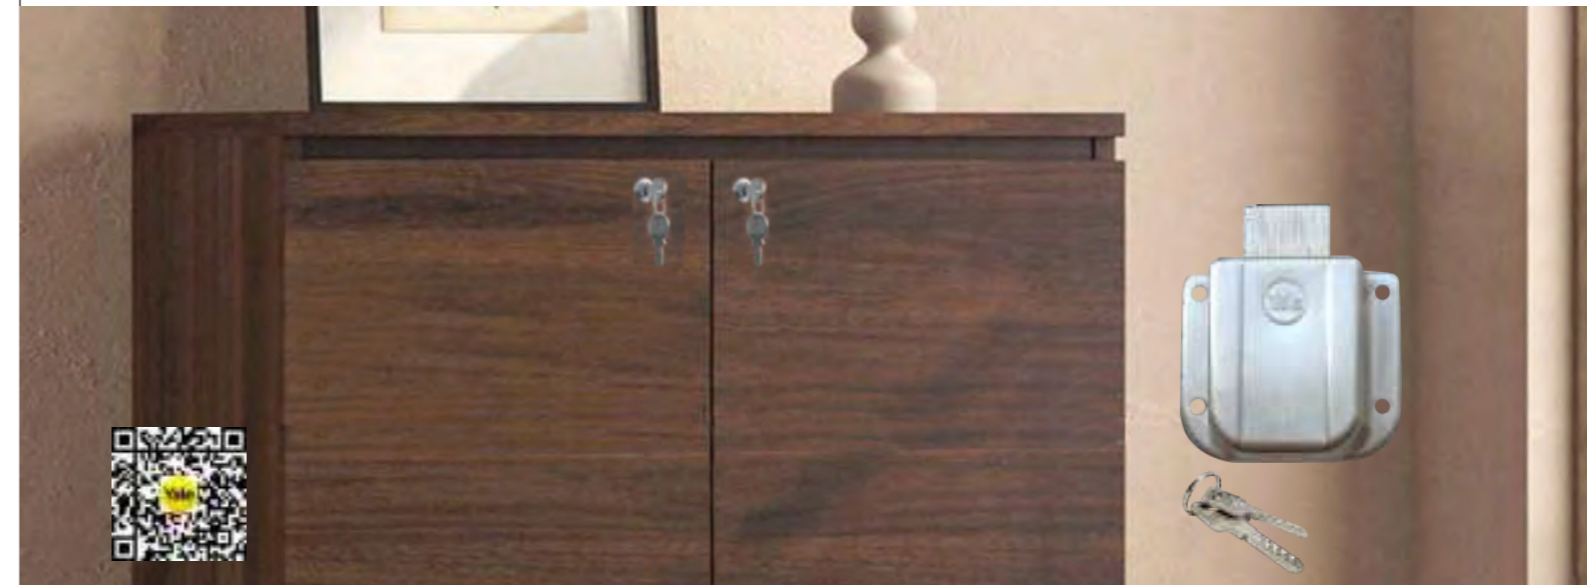

Furniture Hardware

Drawer Lock

Product Codes	Descriptions	SS	AB	BM	RG
DRW-B-20MM-DK-(XX)	20mm Drawer Lock Dimple Key	₹380	₹400	₹420	₹420
DRW-B-20MM-DK-(XX)-CK	20mm Drawer Lock Dimple Common Key	₹380	₹400	₹420	₹420
DRW-B-25MM-DK-(XX)	25mm Drawer Lock Dimple Key	₹410	₹430	₹450	₹450
DRW-B-25MM-DK-(XX)-CK	25mm Drawer Lock Dimple Common Key	₹410	₹430	₹450	₹450
DRW-B-30MM-DK-(XX)	30mm Drawer Lock Dimple Key	₹450	₹470	₹490	₹490
DRW-B-30MM-DK-(XX)-CK	30mm Drawer Lock Dimple Common Key	₹450	₹470	₹490	₹490