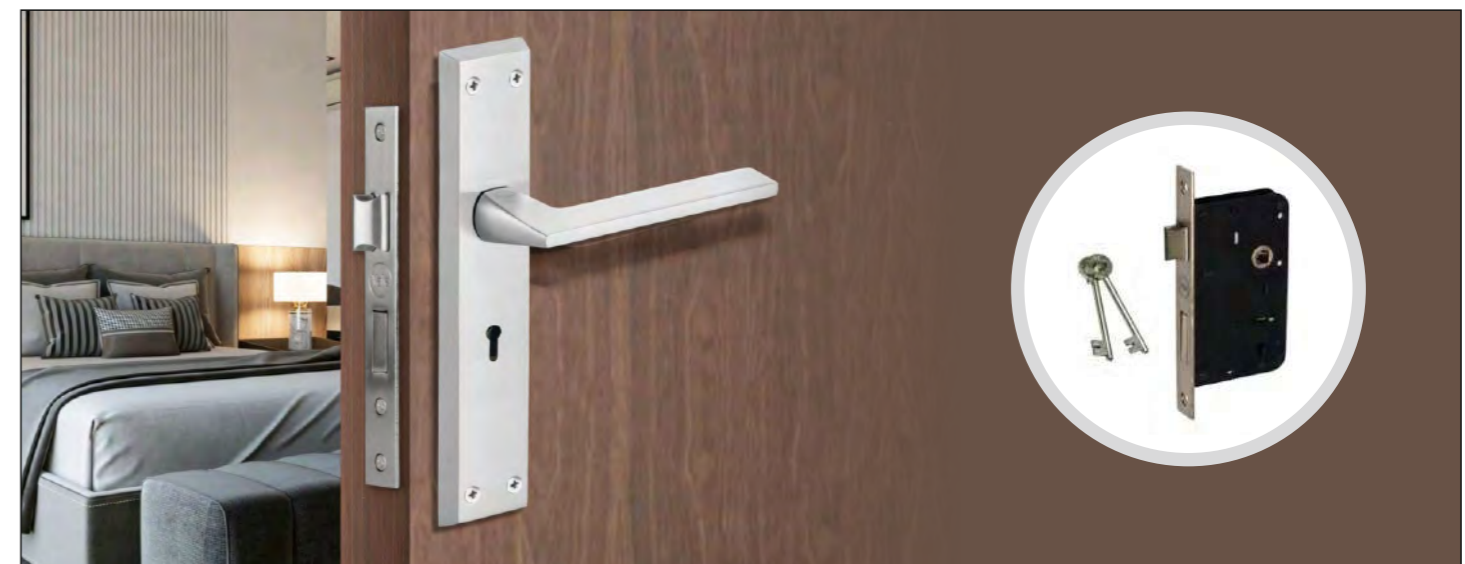

Product Codes	Descriptions	AB	SS	BM
YE-1104-8P-6L-(__)	Lever handle with 10"backplate thumbturn cylinder and lockbody	₹ 2,290	₹ 2,290	₹ 2,505

www.yalehome.in

Essential Vega Series

www.yalehome.in

Essential Vega Series

Product Codes	Descriptions	AB	SS	BM
YE-1105-10P-TT-(__)	Lever handle with 10"backplate thumbturn cylinder and lockbody	₹ 3,545	₹ 3,545	₹ 3,815
YE-1105-10P-DC-(__)	Lever handle with 10"backplate double cylinder and lockbody	₹ 3,545	₹ 3,545	₹ 3,815
YE-1105-8P-TT-(__)	Lever handle with 8"backplate thumbturn cylinder and lockbody	₹ 3,380	₹ 3,380	₹ 3,705
YE-1105-8P-DC-(__)	Lever handle with 8"backplate double cylinder and lockbody	₹ 3,380	₹ 3,380	₹ 3,705
YE-1105-8P-BK-(__)	Lever handle with 8"backplate privacy cylinder & lockbody	₹ 3,380	₹ 3,380	₹ 3,705
YE-1105-5P-BL-(__)	Lever handle with 5"backplate with baby latch	₹ 2,290	₹ 2,290	₹ 2,505
YE-1105-OR-TT-(__)	Lever handle with Rose & Escutcheons with thumbturn cylinder and lockbody	₹ 3,545	₹ 3,545	₹ 3,815
YE-1105-OR-DC-(__)	Lever handle with Rose & Escutcheons with double cylinder and lockbody	₹ 3,545	₹ 3,545	₹ 3,815
YE-1105-OR-BK-(__)	Lever handle with Rose & Escutcheons with privacy cylinder and lockbody	₹ 3,545	₹ 3,545	₹ 3,815
YE-1105-OR-BL-(__)	Lever handle on Rose with Baby Latch	₹ 2,290	₹ 2,290	₹ 2,505