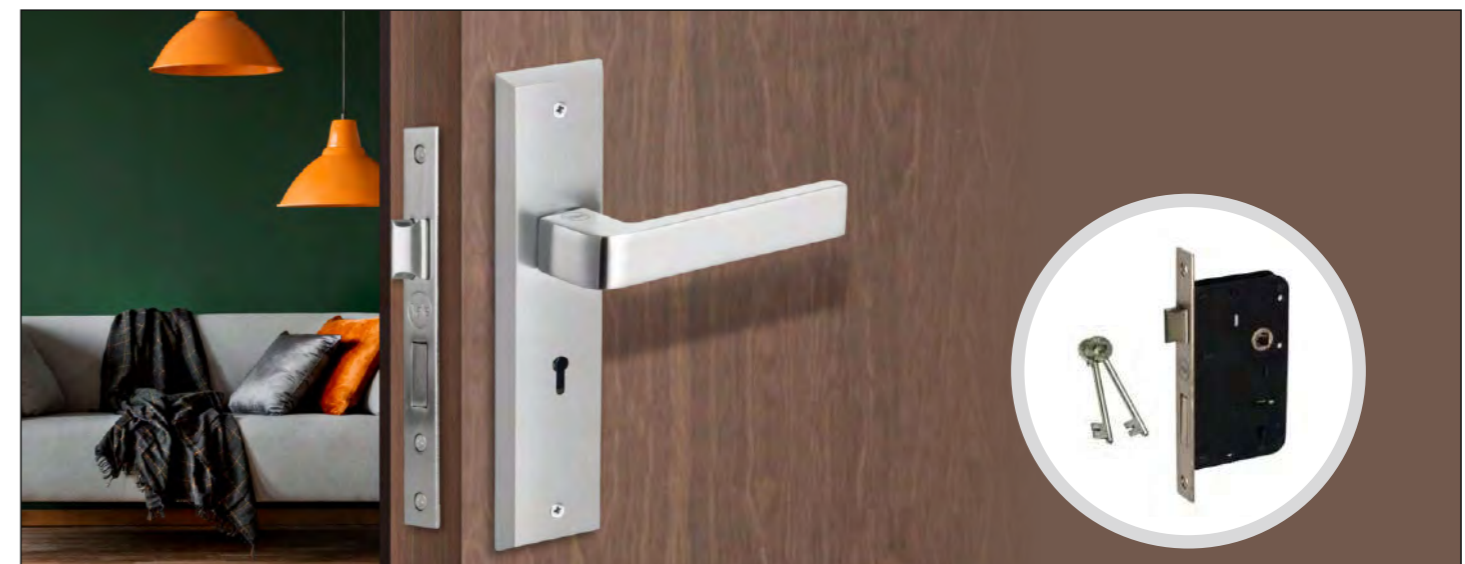

Product Codes	Descriptions	AB	SS	BM
YE-1102-8P-6L-(__)	Lever handle with 10"backplate thumbturn cylinder and lockbody	₹ 2,290	₹ 2,290	₹ 2,505

www.yalehome.in

Essential Lynx Series

www.yalehome.in

Essential Lynx Series

Product Codes	Descriptions	AB	SS	BM
YE-1103-10P-TT-(__)	Lever handle with 10"backplate thumbturn cylinder and lockbody	₹ 3,545	₹ 3,545	₹ 3,815
YE-1103-10P-DC-(__)	Lever handle with 10"backplate double cylinder and lockbody	₹ 3,545	₹ 3,545	₹ 3,815
YE-1103-8P-TT-(__)	Lever handle with 8"backplate thumbturn cylinder and lockbody	₹ 3,380	₹ 3,380	₹ 3,705
YE-1103-8P-DC-(__)	Lever handle with 8"backplate double cylinder and lockbody	₹ 3,380	₹ 3,380	₹ 3,705
YE-1103-8P-BK-(__)	Lever handle with 8"backplate privacy cylinder & lockbody	₹ 3,380	₹ 3,380	₹ 3,705
YE-1103-5P-BL-(__)	Lever handle with 5"backplate with baby latch	₹ 2,290	₹ 2,290	₹ 2,505
YE-1103-OR-TT-(__)	Lever handle with Rose & Escutcheons with thumbturn cylinder and lockbody	₹ 3,545	₹ 3,545	₹ 3,815
YE-1103-OR-DC-(__)	Lever handle with Rose & Escutcheons with double cylinder and lockbody	₹ 3,545	₹ 3,545	₹ 3,815
YE-1103-OR-BK-(__)	Lever handle with Rose & Escutcheons with privacy cylinder and lockbody	₹ 3,545	₹ 3,545	₹ 3,815
YE-1103-OR-BL-(__)	Lever handle on Rose with Baby Latch	₹ 2,290	₹ 2,290	₹ 2,505