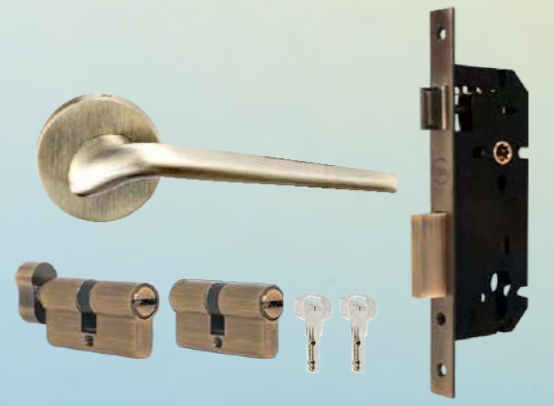

SS ₹5,140	AB ₹5,275	BM ₹6,530	RG ₹6,675

* Terms & Condition Apply

Mortise Eternal Lever Handle Comboset

YMEL-701

Satin Steel Matt Antique Brass Matt Black Matt Rose GoldMatt

Product Code	SS	AB	BM	RG
YMEL-701-RE-60MM-8545-TT-(XX)	₹5,599	₹5,699	₹6,099	₹6,099
YMEL-701RE-60MM-8545-DC-(XX)	₹5,599	₹5,699	₹6,099	₹6,099
YMEL-701-RE-60MM-8545-BK-(XX)	₹5,499	₹5,599	₹5,999	₹5,999
YMEL-701-RE-70MM-8545-TT-(XX)	₹5,699	₹5,799	₹6,199	₹6,199
YMEL-701-RE-70MM-8545-DC-(XX)	₹5,699	₹5,799	₹6,199	₹6,199
YMEL-701-RE-70MM-8545-BK-(XX)	₹5,599	₹5,699	₹6,099	₹6,099

YMEL-702

Satin Steel Matt Antique Brass Matt Black Matt Rose GoldMatt

Product Code	SS	AB	BM	RG
YMEL-702-RE-60MM-8545-TT-(XX)	₹5,599	₹5,699	₹6,099	₹6,099
YMEL-702-RE-60MM-8545-DC-(XX)	₹5,599	₹5,699	₹6,099	₹6,099
YMEL-702-RE-60MM-8545-BK-(XX)	₹5,499	₹5,599	₹5,999	₹5,999
YMEL-702-RE-70MM-8545-TT-(XX)	₹5,699	₹5,799	₹6,199	₹6,199
YMEL-702-RE-70MM-8545-DC-(XX)	₹5,699	₹5,799	₹6,199	₹6,199
YMEL-702-RE-70MM-8545-BK-(XX)	₹5,599	₹5,699	₹6,099	₹6,099

www.yalehome.in

Mortise Eternal Lever Handle Comboset

YMEL-703

Product Code	SS	AB	BM	RG
YMEL-703-RE-60MM-8545-TT-(XX)	₹5,599	₹5,699	₹6,099	₹6,099
YMEL-703-RE-60MM-8545-DC-(XX)	₹5,599	₹5,699	₹6,099	₹6,099
YMEL-703-RE-60MM-8545-BK-(XX)	₹5,499	₹5,599	₹5,999	₹5,999
YMEL-703-RE-70MM-8545-TT-(XX)	₹5,699	₹5,799	₹6,199	₹6,199
YMEL-703-RE-70MM-8545-DC-(XX)	₹5,699	₹5,799	₹6,199	₹6,199
YMEL-703-RE-70MM-8545-BK-(XX)	₹5,599	₹5,699	₹6,099	₹6,099